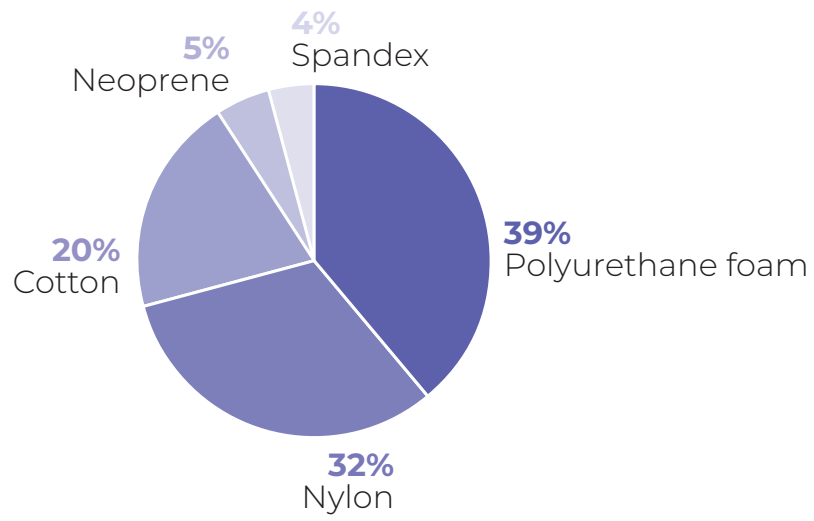

Material samenstelling Compriflex wrap arm

Cotton Liner Arm
100% Cotton